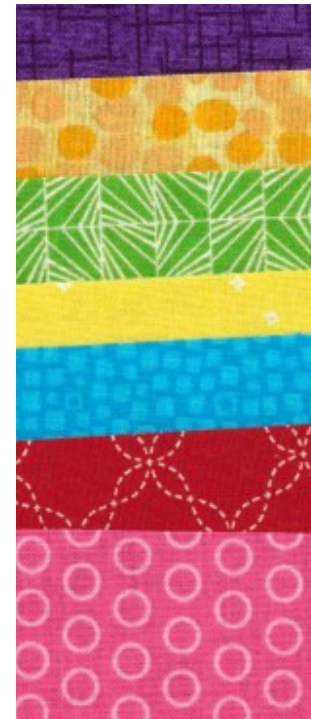

## HEXAGON FLOWERS

**BLACK, PUR-  
PLE SPOT**

**GREY BACK-  
GROUND FABRICS**

**NURSERY/FLOWER  
PRINTS**

**BRIGHTS FABRICS**

**FLOWER CEN-  
TERS**

903-760-7397  
info@stitchinheaven.com