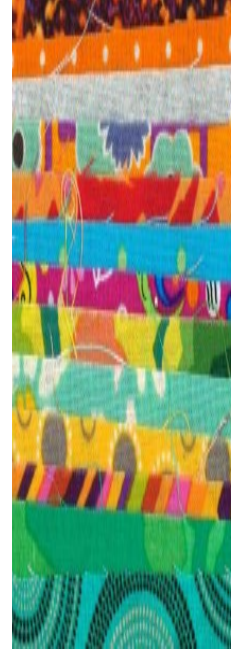

40 SHADES OF GREY

Month #9

CLAMSHELL GARDEN

STRIPE BORDER

7 X 21

24 X 4

2" BLOCKS HOMESPUN FLOWERS

4 X 4

8 X 4

FLOWER CENTER

5 X 5

CLAMSHELLS

10 X 5

STEM FABRIC 4 X 42

903-760-7397
info@stitchinheaven.com

BACK GROUND 24 X 42