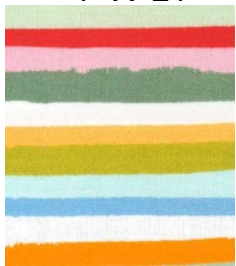

40 SHADES OF GREY

Month #9

CLAMSHELL GARDEN

STRIPE BORDER

7 X 21

24 X 4

2" BLOCKS HOMESPUN FLOWERS

4 X 4