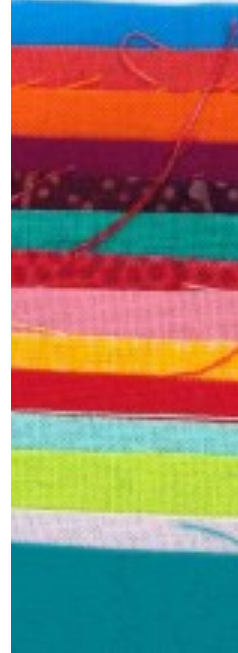

40 SHADES OF GREY

Month #9

CLAMSHELL GARDEN

STRIPE BORDER

7 X 21

24 X 4

2" BLOCKS HOMESPUN FLOWERS

4 X 4

8 X 4

FLOWER CENTER

5 X 5

CLAMSHELLS

10 X 5

STEM FABRIC 4 X 42

903-760-7397
info@stitchinheaven.com

BACK GROUND 24 X 42