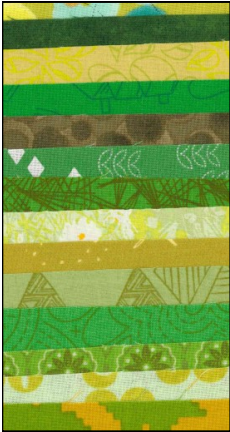

40 SHADES OF GREY

Month #9
CLAMSHELL

CLAMSHELL
10 X 5

PRINT FABRIC
4 X 4

STEM
4 X 42

HOMESPUN
FLOWERS
8 X 4

FLOWER CENTERS
5 X 5

STRIPE BORDER
4 X 42 BLK. 1

BACK GROUND
24 X 42

STRIPE BORDER
20 X 7 BLK. 3

903-760-7397
info@stitchinheaven.com