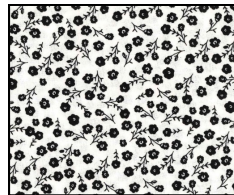

BACK GROUND
24 X 42