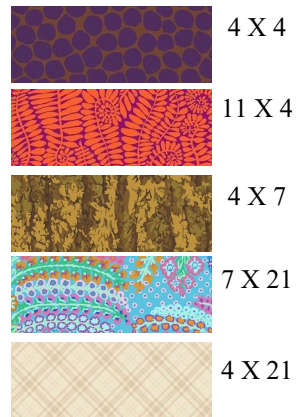

40 SHADES OF GREY 2023

Month #1 CRISS CROSS BLOCKS

CRISS CROSS BLOCK # 1

CRISS CROSS BLOCK # 2

CRISS CROSS BLOCK # 3

CRISS CROSS BLOCK # 4

BLACK SPOT

903-760-7397
info@stitchinheaven.com