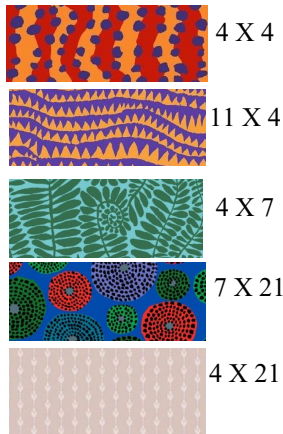

40 SHADES OF GREY 2023

Month #1 CRISS CROSS BLOCKS

CRISS CROSS BLOCK # 1

CRISS CROSS BLOCK # 2

CRISS CROSS BLOCK # 3

CRISS CROSS BLOCK # 4

BLACK SPOT

903-760-7397
info@stitchinheaven.com