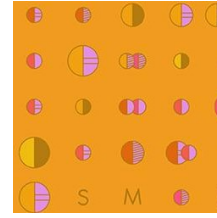

40 Shades of Grey

Month 2

Block 2

Pineapple and Lightening Blocks

Pineapple

Green Spot
Center
4 x 4

Cream Spot
7 x 42

Orange Spot
7 x 42

Med Grey
7 x 42

Purple
7 x 42

Lightening

Orange Spot -
center &
corners
14 x 5

Green
10 x 5

Purple
14 x 5

Light
Newspaper
9 x 42

Blue
14 x 5