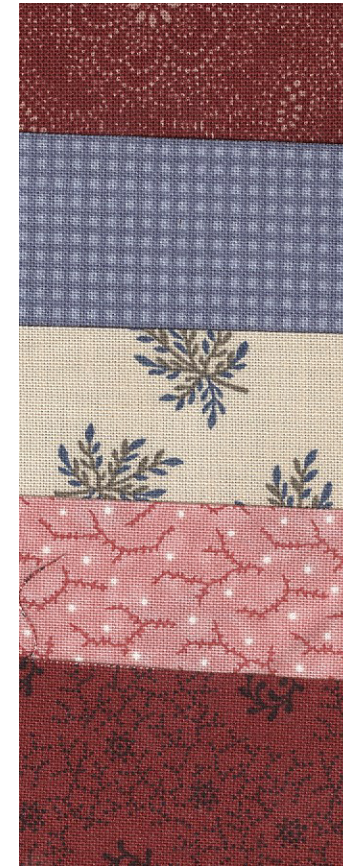

## QUILT ALONG WITH KITTY Block #2

BACKGROUND

QUILT

BASKET

CAT AND HEAD  
BODY

CAT LEGS AND  
TAIL

CAT TUMMY

SHORT RAIL FENC-  
ES AND YOYOS

LIGHTS FOR  
PINWHEELS

← THIS RED IS ALSO  
FOR A  
RAIL FENCE

5 DARKS FOR  
PINWHEELS

MIX AND MATCH LIGHTS WITH THE  
DARKS AS YOU LIKE FOR  
PINWHEELS