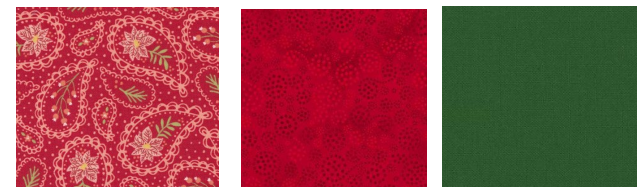

## EVENNGSHADES Block #39

Pink  
18 x 10 1/2

Red  
8 x 7

Medium Green  
10 x 21

## KEY WEST BEAUTY Block #40

Pink  
14 x 10 1/2

Red  
8 x 10 1/2

Medium Green  
10 x 21