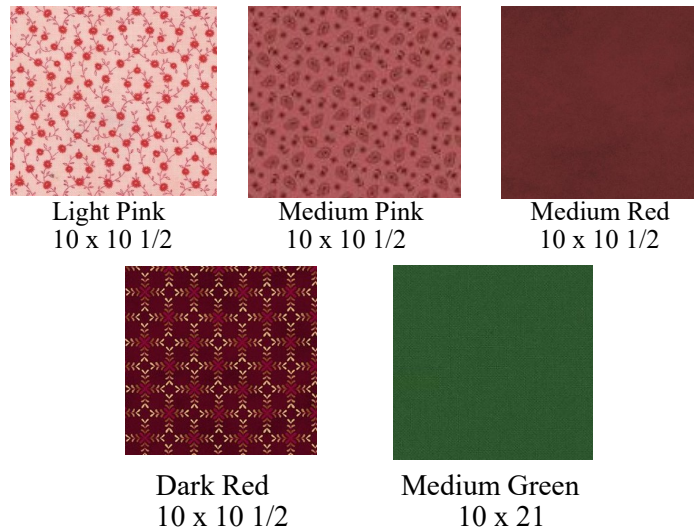

ANNIVERSARY SAMPLER 2022

Month #2 BLOCKS #5-8

BLAZING STAR Block #5

GENTLE BREEZE Block #6

ST. LOUIS STAR Block #7

SIMPLE STAR Block #8