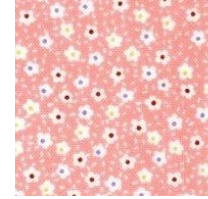

### ALBUM Block #21

Light Pink  
7 x 7

Medium Pink  
16 x 10 1/2

Red  
7 x 10 1/2

Light Green  
10 x 21

### FRIENDSHIP STAR Block #22

Pink  
10 x 10 1/2

Red  
5 x 10 1/2

Light Green  
10 x 21

WE HAVE SENT THE  
REMAINDER OF THE  
BACKGROUND FABRIC  
3 3/4 YARDS