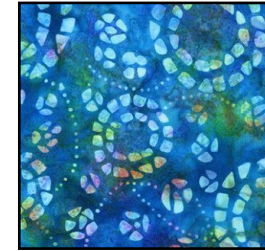

Aspiring Stars

Month 11

White Background for Side Setting Triangles, Sashing, Corner Stone Sq., Colors for Sashing & Corner Stone Sq.

Background

76 x 42

Fabric 1

7 x 21

Will receive one.

Will receive one.

Fabric 6

7 x 21

Fabric 7

7 x 21

Fabric 8

7 x 21

Turquoise