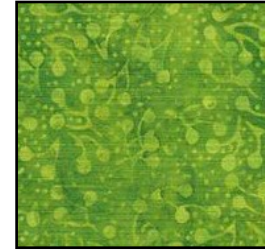

Aspiring Stars

Month 11

White Background for Side Setting Triangles, Sashing, Corner Stone Sq., Colors for Sashing & Corner Stone Sq.

Background

76 x 42

Fabric 1

7 x 21

Will receive one.

Fabric 2

7 x 21

Fabric 3

7 x 21

Fabric 4

7 x 21

Fabric 5

7 x 21