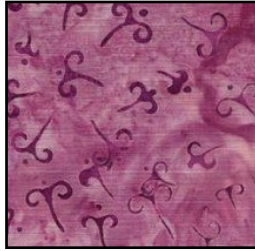

Aspiring Stars

Month 11

White Background for Side Setting Triangles, Sashing, Corner Stone Sq., Colors for Sashing & Corner Stone Sq.

Background

76 x 42

Fabric 1

7 x 21

Will receive one.

Fabric 2

7 x 21

Fabric 3

7 x 21

Fabric 4

7 x 21

Fabric 5

7 x 21