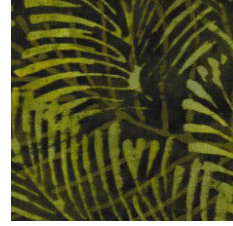

BALTIMORE CHRISTMAS 2017

MONTH#6

CHRISTMAS BOUQUET

BACKGROUND

WHITE CANDY
CANES

BLUE PACKAGE

MEDIUN GREEN
LEAVES

RED CANDY
CANES

DARK GREEN
LEAVES

LIGHT GREEN
LEAVES

BERRIES

RED PACKAGES

STARS

GOLD BOW

DARK GOLD
BOW

GINGERBREAD
MAN