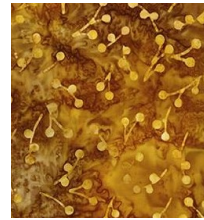

BALTIMORE CHRISTMAS

Month #7

Midnight Sleigh Ride

BACK-
GROUND
14 x 14

Sled
5 x 5

Sled Trim
5 x 5

Antlers
5 x 5

Reindeer
12 x 10