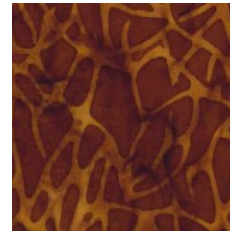

BALTIMORE HALLOWEEN 2020

Month #11 AUGUST

OWL WREATH Block #11

**OWL TAIL
#3
OWL WINGS
#7, 8
10 x 7**

**OWL BEAK
#18
4 x 4**

**BACKGROUND
14 x 14**

**LEAVES
#20, 23
5 x 5**

**OWL BODY
#4
OWL EARS
#9, 10
10 x 7**

**OWL EYES
#12, 13
5 x 5**

**ACORN
#20, 22, 24
5 X 5**

**LEAVES
#18, 25
5 x 5**

**OWL VEST
#5, 6
7 x 7**

**OWL EYELIDS
#11
4 x 4**

**ACORN
#21, 23, 25
5 x 5**

**LEAF
#21
4 x 4**

**OWL HEAD
#11
7 x 7**

**OWL EYES
#12, 13
4 X 4**

**ACORN STEM
#19
6 X 8**

**LEAVES
#19, 22, 24
5 x 7**

903-760-7397