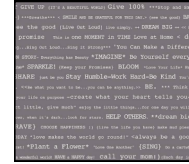

Wheels
4 x 10.5