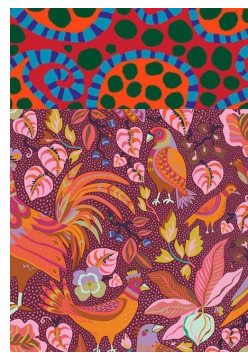

Boho Heart

Month #6

8 Blocks

8" Courthouse Steps

Teal
4 x 4

Gold
7 x 6

Light Multicolor
13 x 5

Multicolor
17 x 5

Small Framed Square

Feature Fabric
4 x 4

Teal
9 x 5

Present

Gold
6 x 10

Turquoise
6 x 10

Dark Multicolor
6 x 10

Fillers

Gold Filler
6 x 4

Background
Filler
6 x 4

903-760-7397
info@stitchinheaven.com

Boho Heart

Month #6

Small Framed Dresden

Bright Gold
8 x 8

Teal
3 x 3

Dark Floral
17 x 5

Light
5 x 5

Teal Fabric
5 x 5

Gold Fabric
5 x 5

Black Print
5 x 5

Red
5 x 5

Multicolor
5 x 5

Yellow
12 x 5