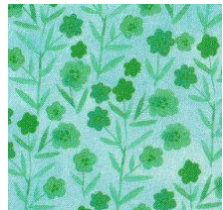

CABIN FEVER 2018

Month #5 DECEMBER

BLOCK #5

FABRIC B
8 X 40
Log cabins

CORNER SQUARES D
14 X 14

TEMPLATE A
CIRCLE BACKGROUND
14 X 10

INNER CIRCLE
TEMPLATE B
7 X 7
1 applique circle OR
4 part pieced circle

TEMPLATE N/O/P
14 X 10
(for 16 yellow patches)

TEMPLATE N/O/P
10 X 20
(for 12 pink patches)

TEMPLATE N/O/P
2 1/2 X 40
(for 16 green patches)

Paper pieced - traditional pieced
A1
LOG CABIN
2 1/2 X 20

A2
LOG CABIN
2 1/2 X 20

A3
LOG CABIN
2 1/2 X 40

A 4
LOG CABIN
2 1/2 X 40