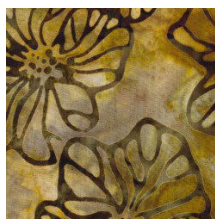

CANYON TWILIGHT 2018

Month #7 DECEMBER BLOCK #7

BACKGROUND
FABRIC #1

FABRIC #4
2 1/2 x 20

FABRIC #7
3 1/2 x 20

FABRIC #12
4 x 20

FABRIC #15
6 x 3

FABRIC #16
3 1/2 x 20

FABRIC #17
6 X 3

The original fabrics in the pattern are no longer available. We are using a variety of batik fabrics and we will try to choose fabrics close to those pictured in the pattern. The fabrics will not be the same each month so you will need to go by the fabric key. Some fabrics may be different but similar to the one pictured.