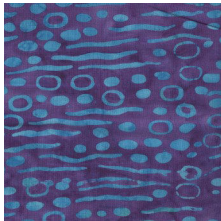

CELESTIAL STARS

Month #13 APRIL SASHING & BORDER

FABRIC #1

FABRIC #2
BORDER
2 YDS

FABRIC #3
INNER BORDER
SASHING
1 YD

BINDING
5/8 YD

FABRIC #8
6 X 42

FABRIC #20
21 X 42
Your fabric may be different
from fabric pictured