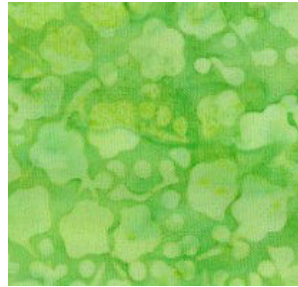

Celtic Crystals Month #7

Block #7

Rhodochrosite

BACKGROUND

LIGHT GREEN

PINK

RED

BLUE H2O
(Sub for Purple)