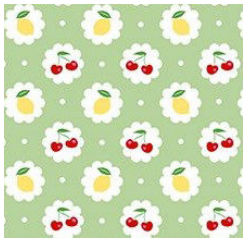

# CHERRY LEMONADE

### MAKE BLOCKS 5 & 12

5CL-2  
Green  
Lemons & Cherries

6CL-2  
White  
Rows Of Cherries

6CL-3  
Yellow  
Rows Of Cherries

7CL-2  
Red  
Lemon Slices

8CL-3  
Yellow  
Plaid

9CL-2  
Red  
Flowers

10CL-2  
Green  
Small Buds