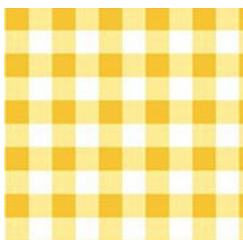

### MAKE BLOCKS 5 & 12

5CL-2  
Green  
Lemons & Cherries

6CL-2  
White  
Rows Of Cherries

6CL-3  
Yellow  
Rows Of Cherries

7CL-2  
Red  
Lemon Slices

8CL-3  
Yellow  
Plaid

9CL-2  
Red  
Flowers

10CL-2  
Green  
Small Buds