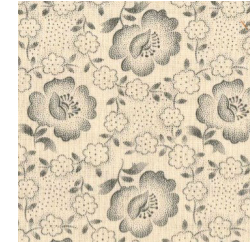

SIDE TRIANGLES
14 x 14

Some of your fabrics
may be different from
the fabrics shown here.

CORNERSTONES
9 X 40

CORNERSTONES
9 X 40

CORNERSTONES
13 X 40

CORNER TRIANGLES
14 X 7

INNER BORDER
7/8 yd

OUTER BORDER
2 1/8 yd

BINDING
7/8 yd

SASHING STRIPS

**2 STACKS OF
LIGHTS**

**1 STACK OF
DARKS**