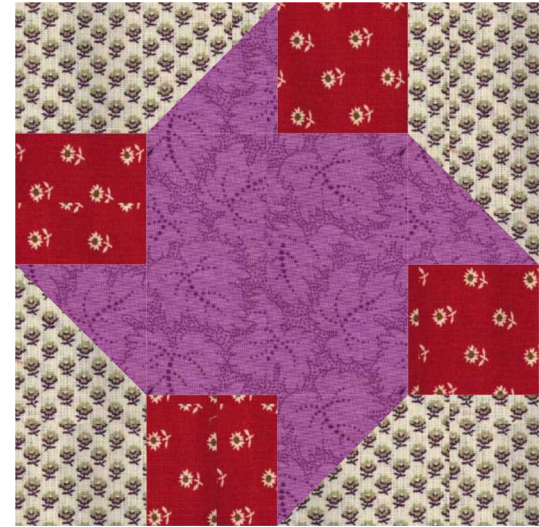

CIVIL WAR SAMPLER 2019

Month #6 JULY

Blocks #21-24

THE COMFORT QUILT BLOCK #23

4 B

4 C

EACH BLUE IS FOR 1 A

1 DARK D

8 D

CIVIL WAR SAMPLER

Month #6
Blocks #21-24

**RICHMOND
BLOCK #21**

**THE COMFORT QUILT
BLOCK #23**

**PINWHEEL
BLOCK #22**

**NEW ENGLAND
BLOCK #24**

903-638-6915 ext 105
bomhq@stitchinheaven.com