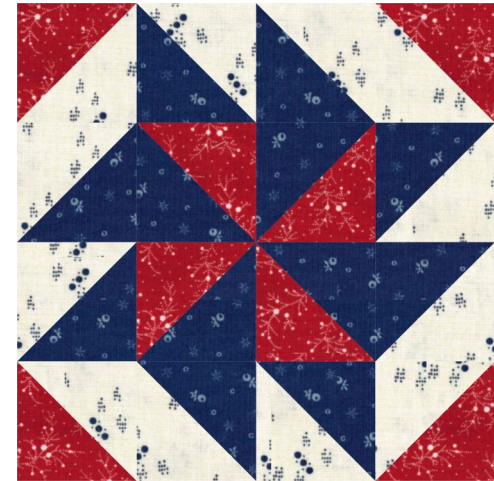

6 B

2 B

2 B

2 B

4 B

Note: During this program
we will be making the
8 1/2" inch blocks.
Do not trim them to 8"

SOME OF YOUR FABRICS
MAY BE DIFFERENT
FROM THOSE PICTURED
BUT WILL BE SIMILAR.

STAR OF THE WEST Block #2

6 B

4 B

CIVIL WAR SAMPLER 2020

Month #1
BLOCKS #1-4

**WHITE HOUSE
BLOCK #1**

Note: During this program we will be making the 8" X 8" blocks.
They will measure 8 1/2" X 8 1/2"

**STAR OF THE WEST
BLOCK #2**

**BARBARA FRIETCHIE STAR
BLOCK #3**