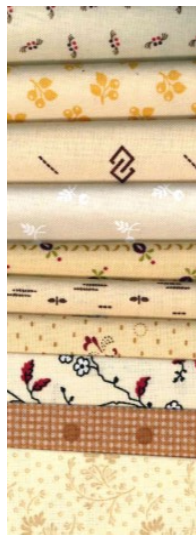

BG

**Some of your fabrics may be different
from the fabrics shown.**

903-760-7397
info@stitchinheaven.com

CIVIL WAR SAMPLER
MONTH #13
FINISHING
SASHING/CORNERSTONES
SIDE TRIANGLES/BORDERS/BINDING

SIDE TRIANGLES
14 x 14

CORNERSTONES
9 X 40

CORNERSTONES
9 X 40

CORNERSTONES
13 X 40

CORNER TRIANGLES
14 X 7

INNER BORDER
7/8 yd

OUTER BORDER
2 1/8 yd

BINDING
7/8 yd

SASHING STRIPS
2 STACKS OF
VARIOUS LIGHTS
1 STACK OF
VARIOUS DARKS