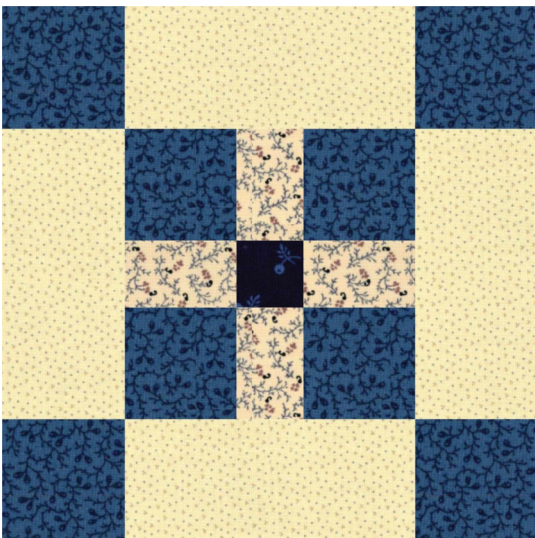

CIVIL WAR SAMPLER 2020

Month #6

Blocks #21-24

THE COMFORT QUILT BLOCK #23

4 B

4 C

8 A BLUES

1 DARK D

PINWHEEL BLOCK #22

2 B
4 A

4 A

1 C
2 B

NEW ENGLAND BLOCK #24

4 A
4 B

4 A

4 B

4 C

4 C

1 D

RICHMOND BLOCK #21

1 A
4 C

2 B

2 B
4 C

8 D

8 D

CIVIL WAR SAMPLER

Month #6
Blocks #21-24

**RICHMOND
BLOCK #21**

**THE COMFORT QUILT
BLOCK #23**

**PINWHEEL
BLOCK #22**

**NEW ENGLAND
BLOCK #24**

903-638-6915 ext 105
bomhq@stitchinheaven.com