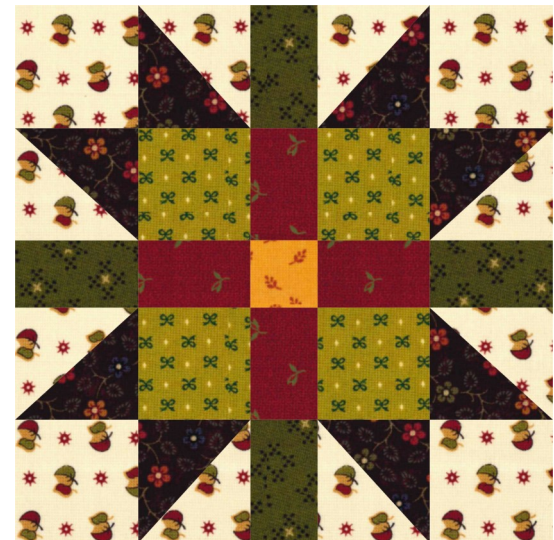

CIVIL WAR SAMPLER 2020

Month #6

Blocks #21-24

THE COMFORT QUILT BLOCK #23

4 B

4 C

8 A BLUES

1 DARK D

8 D

CIVIL WAR SAMPLER

Month #6
Blocks #21-24

**RICHMOND
BLOCK #21**

**THE COMFORT QUILT
BLOCK #23**

**PINWHEEL
BLOCK #22**

**NEW ENGLAND
BLOCK #24**

903-638-6915 ext 105
bomhq@stitchinheaven.com