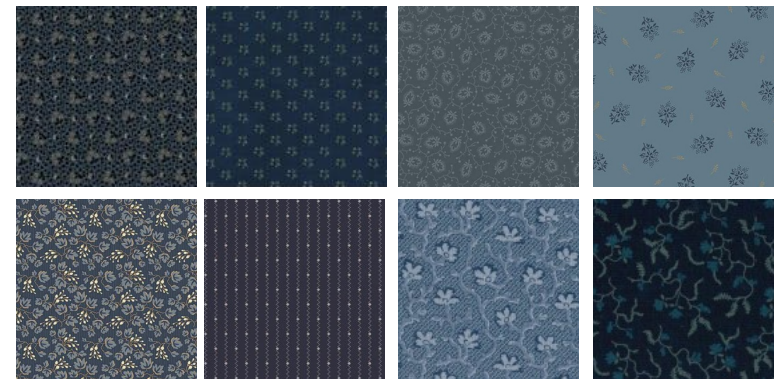

Some of the fabrics in your package may be different from the fabrics shown on this fabric key., but they will be similar in color.

PINWHEEL BLOCK #22

4 A
2 B

4 A

2 B
1 C

THE COMFORT QUILT BLOCK #23

4 B

4 C

1 D

Cut 1 A from each of the 8 blues

NEW ENGLAND BLOCK #24

4 A
4 B

4 A

4 B

4 C

4 C