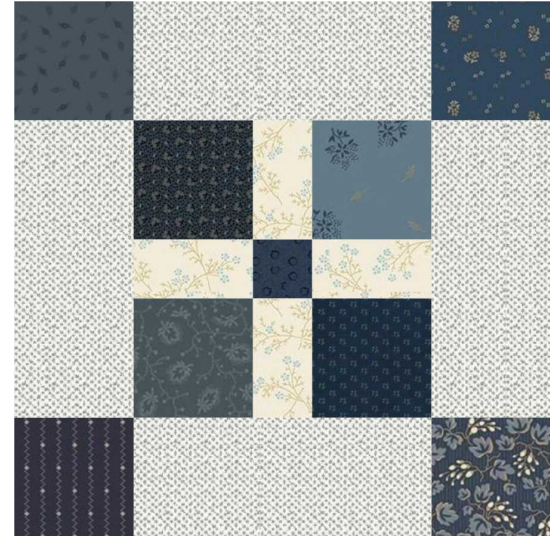

Some of the fabrics in your package may be different from the fabrics shown on this fabric key., but they will be similar in color.

PINWHEEL BLOCK #22

4 A
2 B

4 A

2 B
1 C

THE COMFORT QUILT BLOCK #23

4 B

4 C

1 D

CIVIL WAR SAMPLER 2022

Month #6
Blocks #21-24

**RICHMOND
BLOCK #21**

**PINWHEEL
BLOCK #22**

**THE COMFORT QUILT
BLOCK #23**

**NEW ENGLAND
BLOCK #24**

903-760-7397
info@stitchinheaven.com