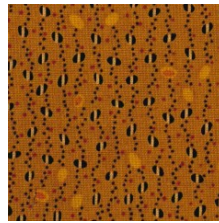

CLASSIC NUTCRACKERS

Month #2

HERR DROSSELMEYER

BACKGROUND

BACKGROUND

BROWN

WHITE

TAN

BLACK

RED

GOLD

YOU WILL
RECEIVE ONE OF
THESE
↔

GOLD

GREEN

CHURN DASH - CORN & BEANS

OFF WHITE #1
BORDER