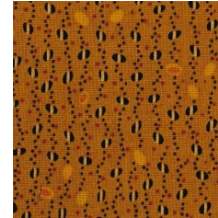

CLASSIC NUTCRACKERS

Month #2

HERR DROSSELMEYER

BACKGROUND

BACKGROUND

BROWN

WHITE

TAN

BLACK

RED

GOLD

YOU WILL
RECEIVE ONE OF
THESE
↔

GOLD

GREEN

CHURN DASH - CORN & BEANS

OFF WHITE #1
BORDER

OFF WHITE #2
BACKGROUND

RED

GREEN

GOLD

YOU WILL
RECEIVE
ONE OF
THESE
↔

GOLD

903—760-7397
info@stitchinheaven.com