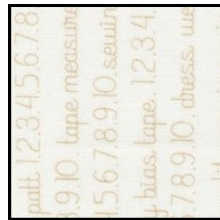

Classic Red & Cream

Month 2 Blocks 3 & 4

Red Print
18x42

You will receive one of the following

Cream Print
18x42

You will receive one of the following

903-760-7397
info@stitchinheaven.com