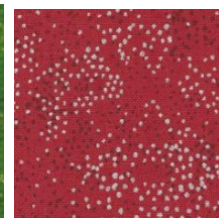

### The Medieval Gypsy Santa

Tan/Off-White #1

Tan/Off-White #2

Whitw

Tan

Brown

Gold

Blue 1

#### Northern Lights 12"

Off-White #2

Red

Green

Off-White #2

Green

Red

#### Northern Lights 6"

#### Old Maid's Puzzle #2 6"

Off-White #1

Green

Red

903-760-7397  
[info@stitchinheaven.com](mailto:info@stitchinheaven.com)