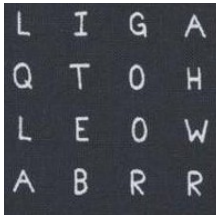

Coming Home

Month 1

Center Star

Sky Fabric
(Border 1)
74 x 42

Inner Houses

Window
Fabric 1
5 x 7

Outer Houses

Window
Fabric 2
5 x 7

Flying Geese Units

Center Circle
5 x 5

Corner House Blocks

Roof Fabric
5 x 21

Door Fabric 1
6 x 5

Door Fabric 2
6 x 5

Center Circles
7 x 7

Background
(White)
9 x 42