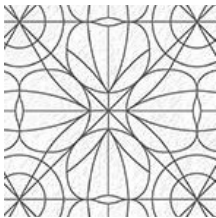

Coming Home

Month 1

Center Star

Sky Fabric
(Border 1)
74 x 42

Inner Houses

Window
Fabric 1
5 x 7

Outer Houses

Window
Fabric 2
5 x 7

Flying Geese Units

Center Circle
5 x 5

Corner House Blocks

Roof Fabric
5 x 21

Door Fabric 1
6 x 5

Door Fabric 2
6 x 5

Center Circles
7 x 7

Background
(White)
9 x 42