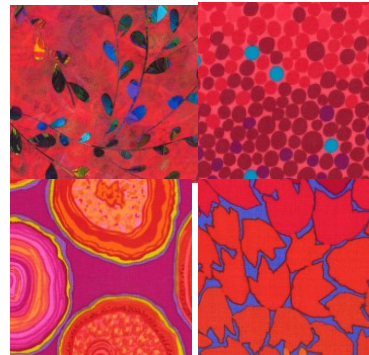

DEAR DAUGHTER 2021 PRE-CUT

Month #7

Chapter 7

Blocks #11, 16, 28, 29

Block 28

Low
Volume
4 X WOF

Blue
4 X 4

Orange
4 X 4

Purple
4 X 4

Block 29

Background
14 X 14

903-760-7397
info@stitchinheaven.com

DEAR DAUGHTER 2021 PRE-CUT

Month #6

Chapter 6
Blocks #25-27

Block 11

Low
Volume
10 X 10
White with gray
swirls

Orange
3 X 3

Purple
5 X 5

Block 16

Low Volume
7 X 4

Blue
7 X 4

Red
7 X 4

Orange
7 X 4