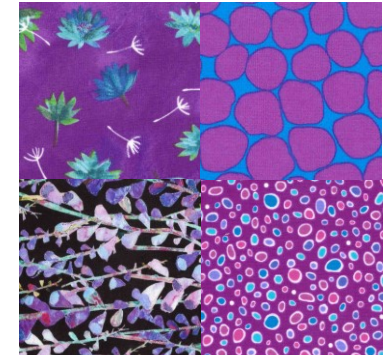

DEAR DAUGHTER 2021 PRE-CUT

Month #7

Chapter 7

Blocks #11, 16, 28, 29

Block 28

Low
Volume
4 X WOF

Blue
4 X 4

Orange
4 X 4

Purple
4 X 4

Block 29

Background
14 X 14

903-760-7397
info@stitchinheaven.com

DEAR DAUGHTER 2021 PRE-CUT

Month #6

Chapter 6
Blocks #25-27

Block 11

Low
Volume
10 X 10
White with gray
swirls

Orange
3 X 3

Purple
5 X 5

Block 16

Low Volume
7 X 4

Blue
7 X 4

Red
7 X 4

Orange
7 X 4