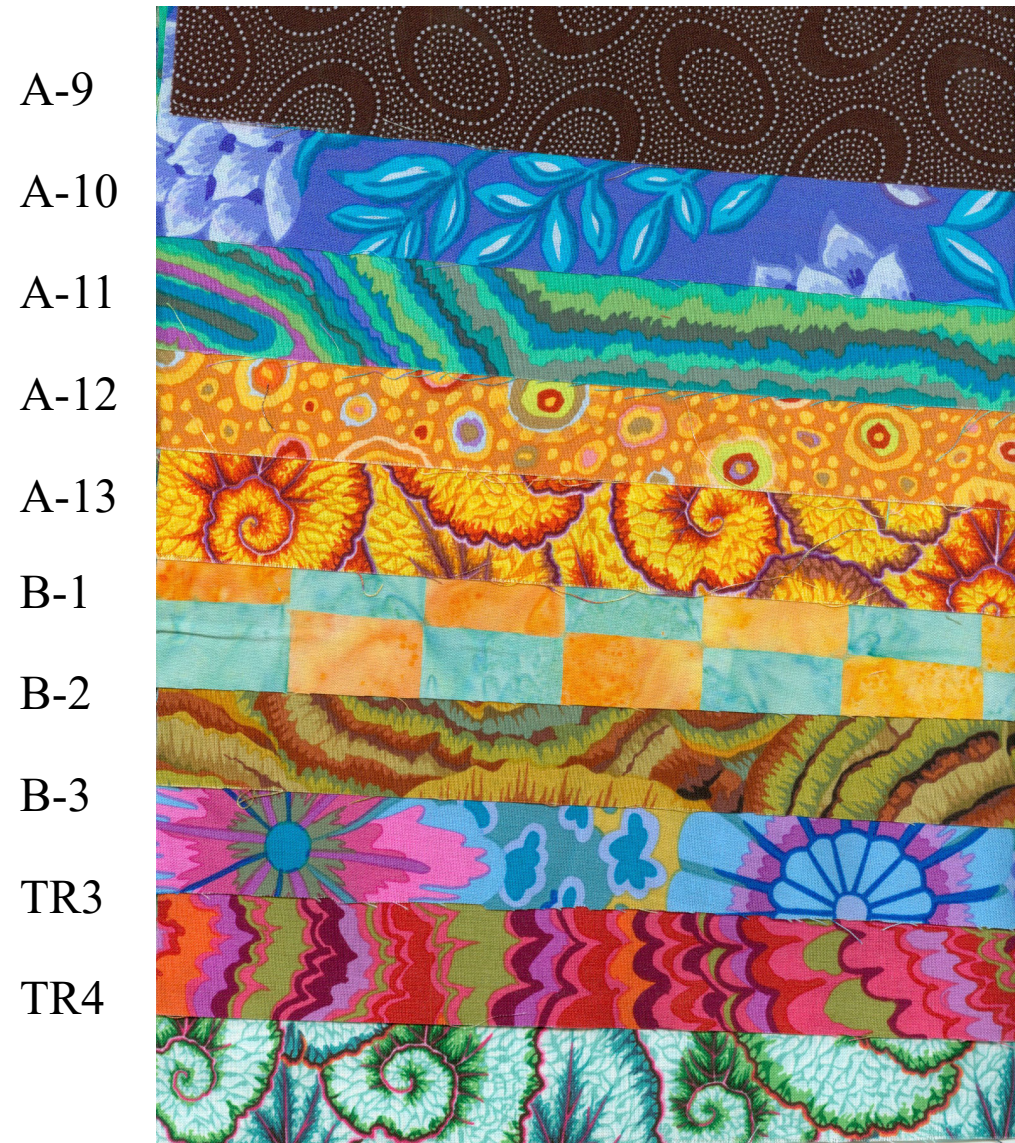

DEAR JANE KAFFE

Month #2

SOME OF YOUR FABRICS MAY NOT BE EXACTLY
AS SHOWN ON THE FABRIC KEY

903-638-6915

bomhq@stitchinheaven.com