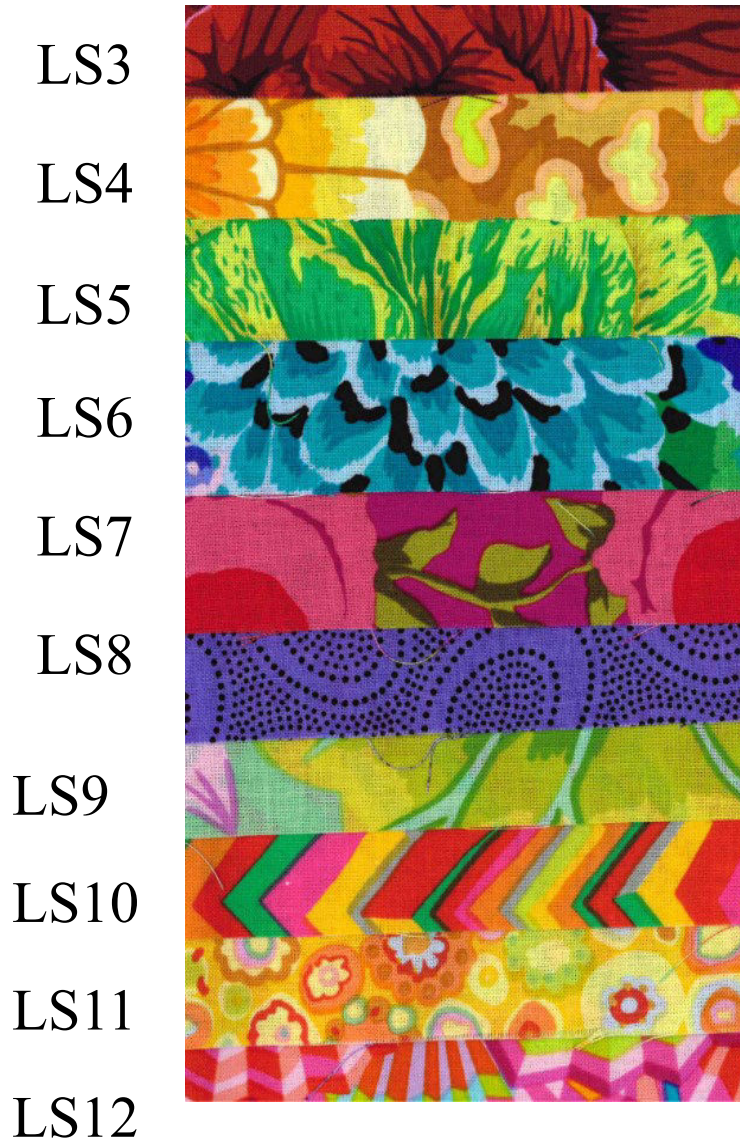

DEAR JANE KAFFE 2017

Month #22

SOME OF YOUR FABRICS MAY NOT BE EXACTLY
AS SHOWN ON THE FABRIC KEY

903-638-6915
bomhq@stitchinheaven.com