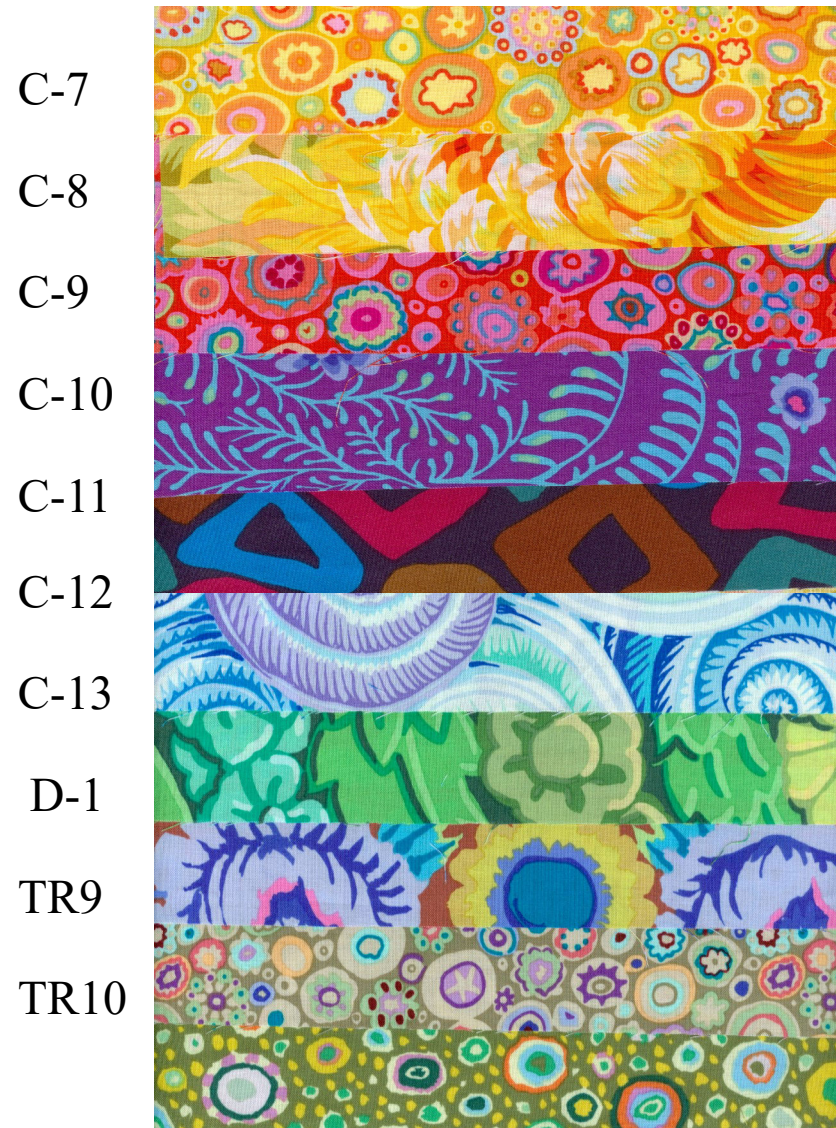

DEAR JANE KAFFE

Month #5

SOME OF YOUR FABRICS MAY NOT BE EXACTLY
AS SHOWN ON THE FABRIC KEY

903-638-6915

bomhq@stitchinheaven.com