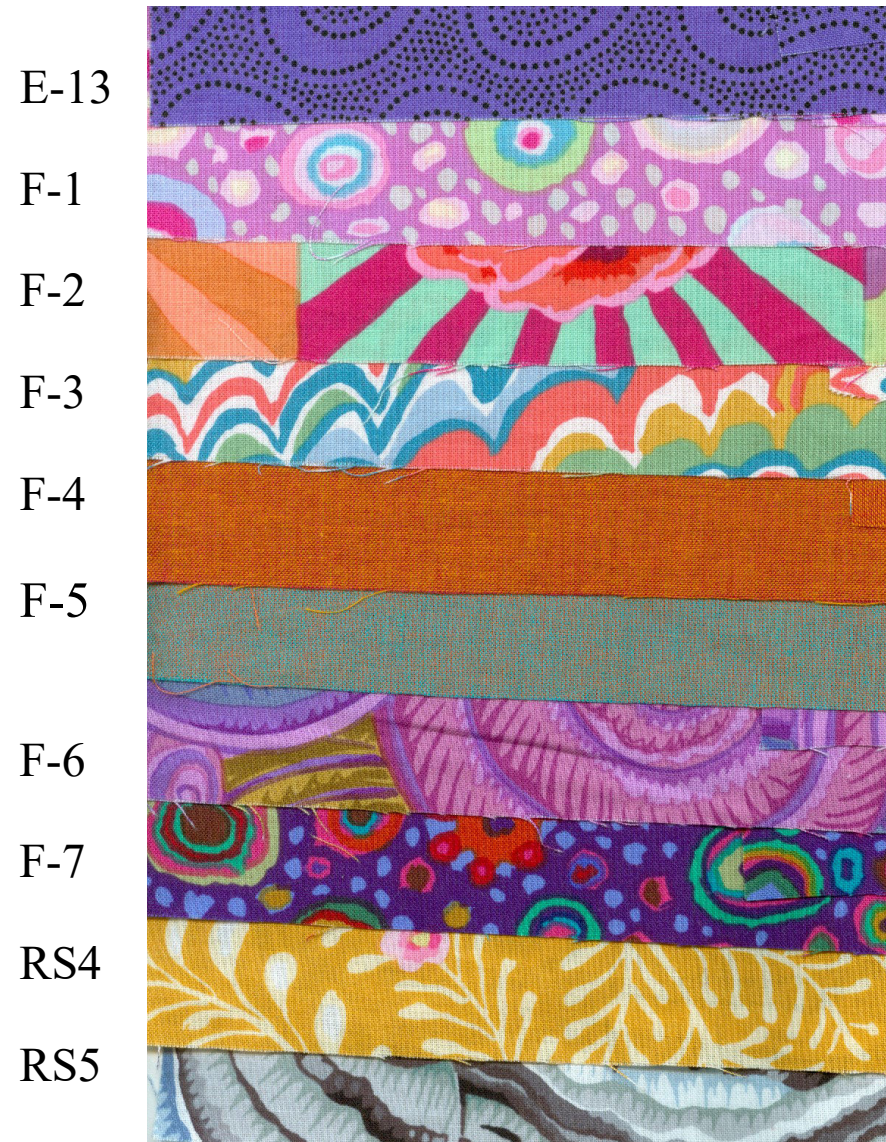

DEAR JANE KAFFE

Month #9

SOME OF YOUR FABRICS MAY NOT BE EXACTLY
AS SHOWN ON THE FABRIC KEY

903-638-6915

bomhq@stitchinheaven.com