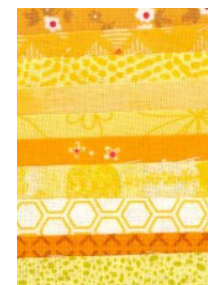

DOWN THE RABBIT HOLE

Month # 8

TULIP FAB
8 X 21

TULIP TOP
5 X 21

POLLEN
5 X 7

LEAVES
6 X 7

BACKGROUND
45 X 42

BEE WINGS
5 X 7

BEE BODY
3 X 7

LEAPING RABBIT
36 X 42

INSIDE EARS
7 X 18

EYES
3 X 7

10 LOLLYPOP CENTERS
4 X 4

10 LOLLYPOP
5 X 5

LEAVES
3 X 5

STEM
7 X 7