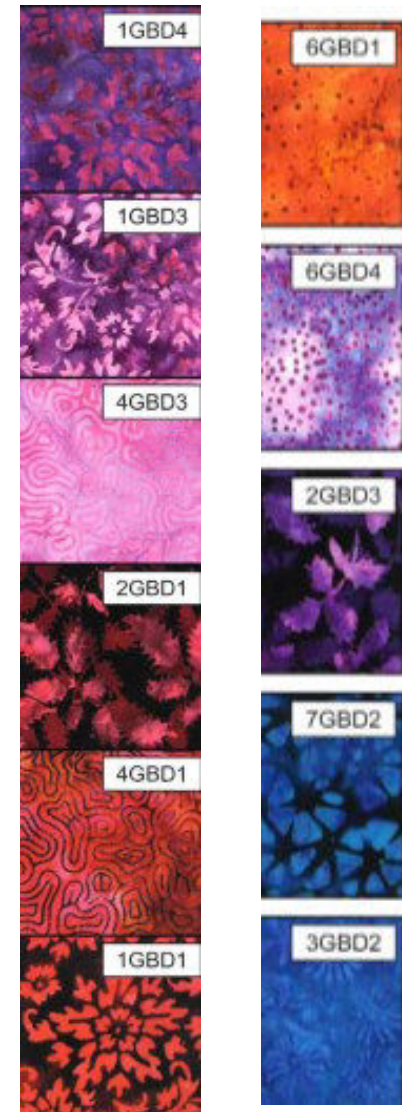

ENCHANTED GARDEN

Month # 5

APPLIQUE FABRICS

**Black Mosaic for
Background Square**

**Dark Gray Maze
for sashing rectan-
gle**

**STRIP PACK—TO BE
USED FOR PIECING
AROUND BLOCK-SENT
IN MONTH 1**

PLEASE NOTE:

The instructions for making the block are on the reverse side of the picture of the block. Fusible web is not included in the Block of the Month program and must be purchased separately. The strip pack will be used for the rectangles surrounding the block. Please do not use for applique pieces.