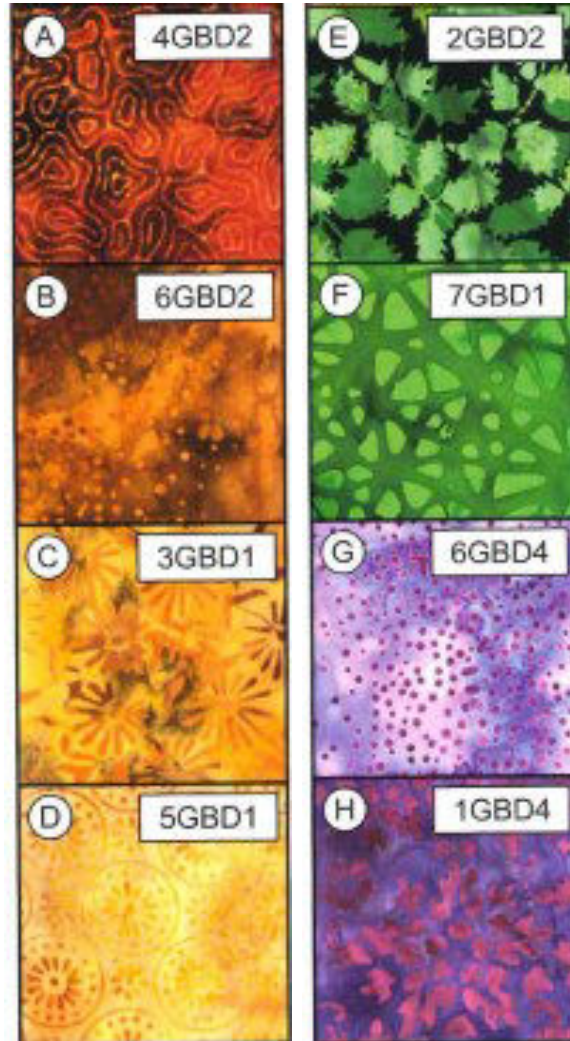

ENCHANTED GARDEN

Month # 5

APPLIQUE FABRICS

**Black Mosaic for
Background Square**

**Dark Gray Maze
for sashing rectan-
gle**

**STRIP PACK—TO BE
USED FOR PIECING
AROUND BLOCK-SENT
IN MONTH 1**

PLEASE NOTE:

The instructions for making the block are on the reverse side of the picture of the block. Fusible web is not included in the Block of the Month program and must be purchased separately. The strip pack will be used for the rectangles surrounding the block. Please do not use for applique pieces.