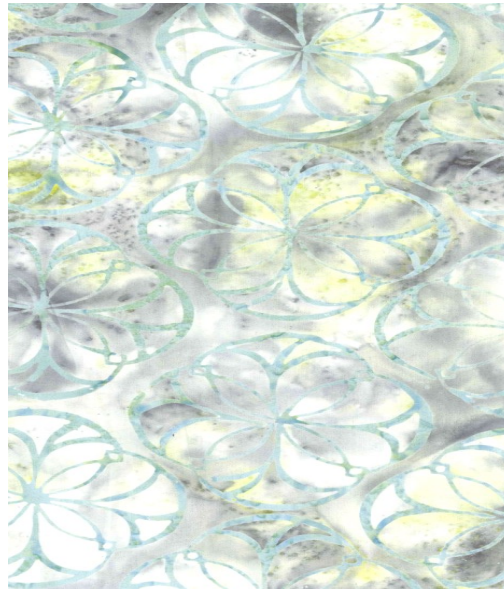

FAIR ISLE 2022

MONTH #6 Left Half Hourglass & Right Half Hourglass

Fabric 14
13 x 7

903-760-7397
info@stitchinheaven.com