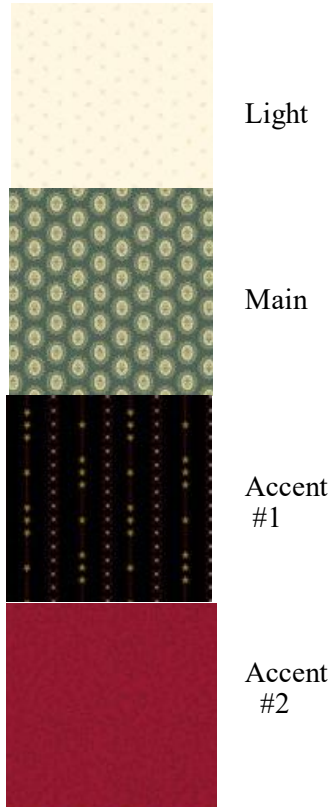

FOUR STAR GENERALS

Month # 2

Friendship Star

THE PATTERN HAS BEEN REVISED
AND THE RULER IS NO LONGER
REQUIRED.

BLOCK #1

BLOCK #2

BLOCK #3

BLOCK #4

EXTRA FABRIC HAS BEEN SENT FOR MAKING YOUR PIECED
BORDER HALF STARS. SAVE ALL FABRIC SCRAPS FOR USE ON
THE BORDER. YOU CAN MAKE SOME AS YOU GO.

903-760-7397
info@stitchinheaven.com