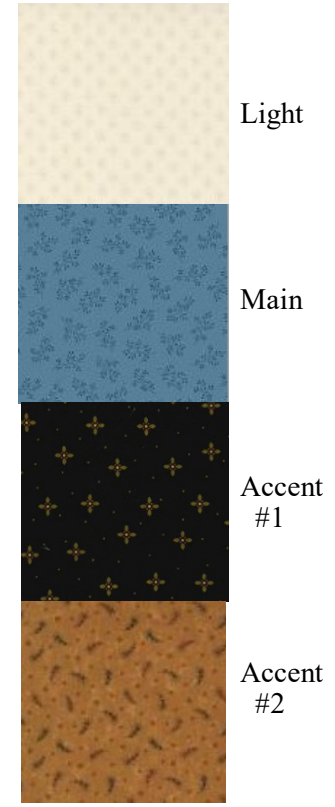

FOUR STAR GENERALS

Month # 2

Friendship Star

THE PATTERN HAS BEEN REVISED
AND THE RULER IS NO LONGER
REQUIRED.

BLOCK #1

BLOCK #2

BLOCK #3

BLOCK #4

EXTRA FABRIC HAS BEEN SENT FOR MAKING YOUR PIECED
BORDER HALF STARS. SAVE ALL FABRIC SCRAPS FOR USE ON
THE BORDER. YOU CAN MAKE SOME AS YOU GO.

903-760-7397
info@stitchinheaven.com