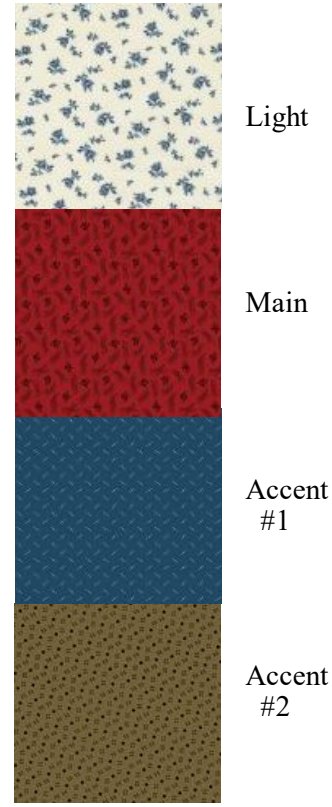

FOUR STAR GENERALS

Month # 2

Friendship Star

THE PATTERN HAS BEEN REVISED
AND THE RULER IS NO LONGER
REQUIRED.

BLOCK #1

BLOCK #2

BLOCK #3

BLOCK #4

EXTRA FABRIC HAS BEEN SENT FOR MAKING YOUR PIECED
BORDER HALF STARS. SAVE ALL FABRIC SCRAPS FOR USE ON
THE BORDER. YOU CAN MAKE SOME AS YOU GO.

903-760-7397
info@stitchinheaven.com