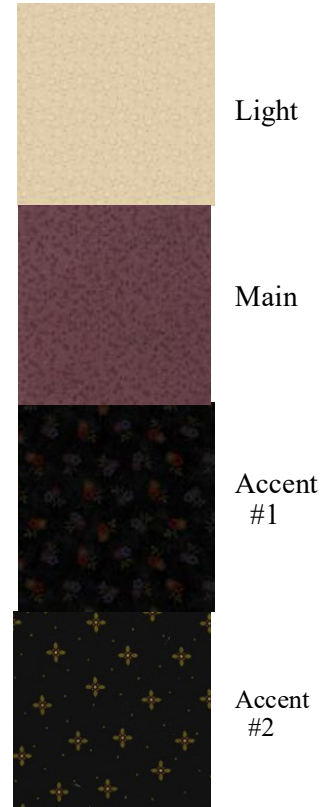

FOUR STAR GENERALS

Month # 2

Friendship Star

THE PATTERN HAS BEEN REVISED
AND THE RULER IS NO LONGER
REQUIRED.

BLOCK #1

BLOCK #2

BLOCK #3

BLOCK #4

EXTRA FABRIC HAS BEEN SENT FOR MAKING YOUR PIECED
BORDER HALF STARS. SAVE ALL FABRIC SCRAPS FOR USE ON
THE BORDER. YOU CAN MAKE SOME AS YOU GO.

903-760-7397
info@stitchinheaven.com