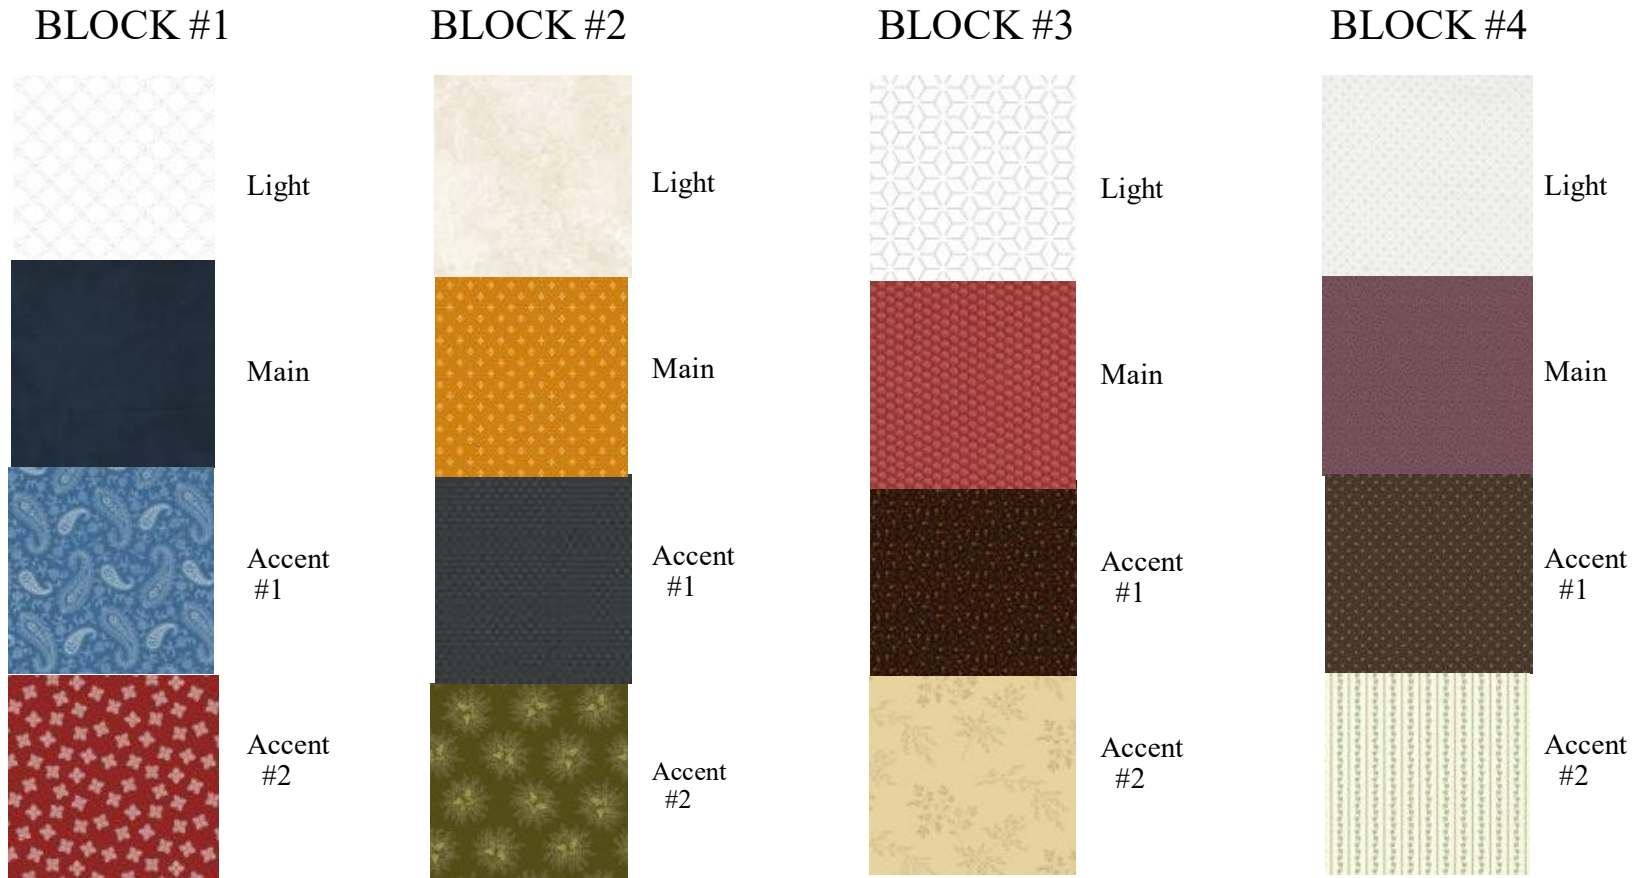

FOUR STAR GENERALS

Month #5

Ohio Star Variation

THE PATTERN HAS BEEN REVISED
AND THE RULER IS NO LONGER
REQUIRED.

EXTRA FABRIC HAS BEEN SENT FOR MAKING YOUR PIECED
BORDER HALF STARS. SAVE ALL FABRIC SCRAPS FOR USE ON
THE BORDER. YOU CAN MAKE SOME AS YOU GO.