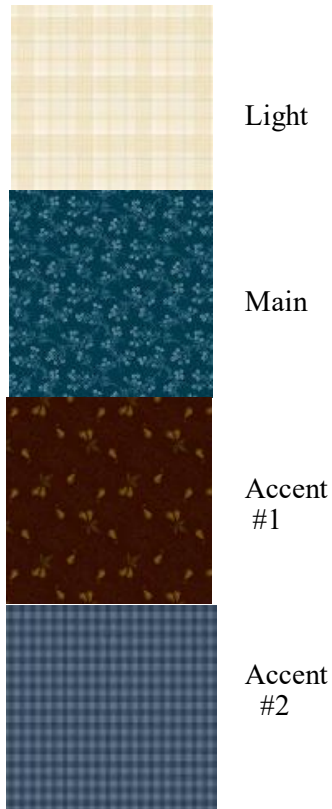

FOUR STAR GENERALS

Month #9

Eddystone Light

THE PATTERN HAS BEEN REVISED
AND THE RULER IS NO LONGER
REQUIRED.

BLOCK #1

BLOCK #2

BLOCK #3

BLOCK #4

EXTRA FABRIC HAS BEEN SENT FOR MAKING YOUR PIECED
BORDER HALF STARS. SAVE ALL FABRIC SCRAPS FOR USE ON
THE BORDER. YOU CAN MAKE SOME AS YOU GO.

903-760-7397
info@stitchinheaven.com