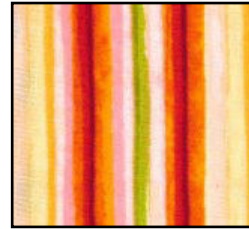

# GEORGETOWN ON MY MIND

NOVEMBER 2019  
MONTH 10  
STAR POINTS

BACKGROUND - TEMPLATES L, M & N

O - STRIPED DIAMONDS

## LARGE CIRCLES P - 5x5 SQUARES