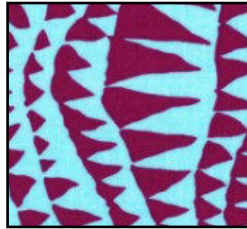

# GEORGETOWN ON MY MIND

NOVEMBER 2019  
MONTH 10  
STAR POINTS

BACKGROUND - TEMPLATES L, M & N

O - STRIPED DIAMONDS

## LARGE CIRCLES P - 5x5 SQUARES