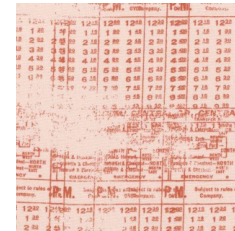

GYPSY WIFE

Month #1

Colour Wheel and Pershing

Colour Wheel

Pershing

Background
9 X 10.5

Center
5 X 5

Fabric A
5 X 5