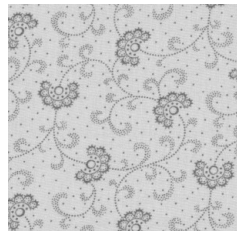

GYPSY WIFE

Month #1

Colour Wheel and Pershing

Colour Wheel

Pershing

Background
9 X 10.5

Center
5 X 5

Fabric A
5 X 5

Fabric B
8 X 5

Fabric C
6 X 10.5

Fabric D
5 X 5

Feature Fabrics
9 X 7

Fabric E
11 X 10.5

Fabric F
6 X 10.5

903-760-7397

info@stitchinheaven.com