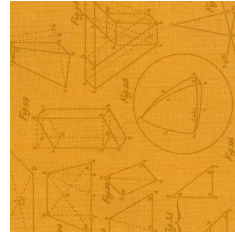

GYPSY WIFE

Month #1

Colour Wheel and Pershing

Colour Wheel

Pershing

Background
9 X 10.5

Center
5 X 5

Fabric A
5 X 5

Fabric B
8 X 5

Fabric C
6 X 10.5

Fabric D
5 X 5

Feature Fabrics
9 X 7

Fabric E
11 X 10.5

Fabric F
6 X 10.5

903-760-7397

info@stitchinheaven.com