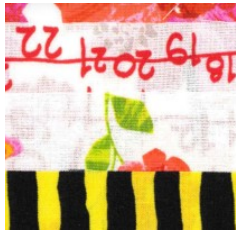

GYPSY WIFE

Month #3

CRAZY ANNE

STAR BLOCK

Fabric M N O P
7 x 7

FABRIC Y
4 X 4

Fabric AA & Z
7 x 7

10 1/5 X 15