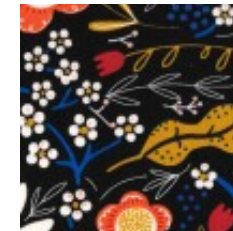

GYPSY WIFE

Month #4

INDIAN HATCHET

6 X 4
JJ, KK, LL, MM

5 X 5
FF, GG, HH, II

PUSS IN THE CORNER WITH BORDER

5 X 10.5
QQ

8 X 10.5
BORDER

3 X 3
NN

5 X 5
OO

8 X 5
PP

PUSS IN THE CORNER

5 X 10.5
QQ

5 X 5
OO

8 X 5
PP

3 X 3
NN