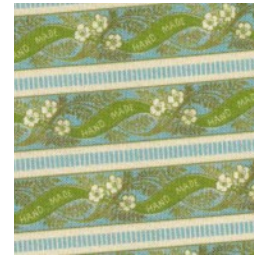

# HOLIDAY EXTRAVAGANZA

Month #2

Lemoyne Star Triangle

**Block2A**  
**Make 4**

Medium A/  
Green  
4x42

**Block2B**  
**Make 4**

Medium C/  
Green  
4x42

Medium B/  
Red  
4x42

Background  
for both  
blocks

Dark/B  
18X10

Dark A  
18X10

Medium D/Red  
4x42

903-760-7397

[info@stitchinheaven.com](mailto:info@stitchinheaven.com)