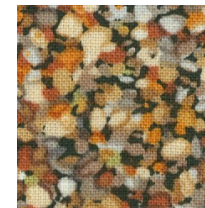

## SANTA'S WORKSHOP Block # 7

FABRIC I  
BLUE  
BACKGROUND

FABRIC V  
BARN RED  
WOOD PRINT

FABRIC IX  
MEDIUM GRAY

FABRIC II  
SNOW

FABRIC VI  
GREEN STRIPE

FABRIC X  
DARK GRAY

FABRIC III  
LIGHT GOLD  
PRINT

FABRIC VII  
RUST/RED

FABRIC XI  
BLACK

FABRIC IV  
MEDIUM GOLD  
PRINT  
This is a (kind of) directional, I  
gave you a 10 X 8 piece. Please  
consider how you would like it  
to go before cutting.

FABRIC VIII  
LIGHT  
YELLOW