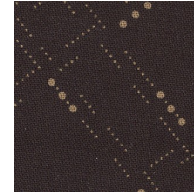

HOLIDAY SNOW VILLAGE 2017

Month #6 MAY

1ST NATIONAL BANK
Block # 6

FABRIC I
BLUE
BACKGROUND
Sent with Block #1

FABRIC II
SNOW

FABRIC III
LIGHT TAN

FABRIC IV
MEDIUM TAN
BRICK

FABRIC V
RUSTY RED

FABRIC VI
GREEN

FABRIC VII
BLACK

FABRIC VIII
LIGHT
YELLOW

FABRIC IX
MEDIUM GRAY

903-638-6915
bombq@stitchinheaven.com