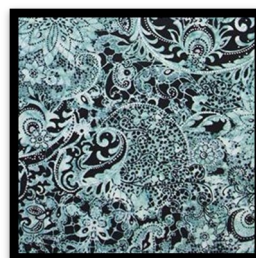

## Complete program fabric key

**BACKGROUND 1**

**BACKGROUND 2**

**BACKGROUND 3**

**BACKGROUND 4**

**YELLOW GOLD**

**RUST ORANGE**

**DARK RED**

**LIGHT GREEN**

**BRIGHT TEAL**

**DARK TEAL**

**ROYAL BLUE**

**MEDIUM PURPLE**

**RED VIOLET**

**INNER BORDER**

**OUTER BORDE  
& BINDING**