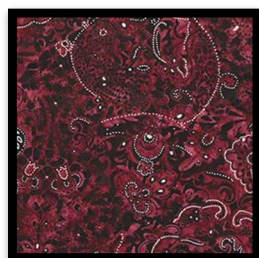

## Complete program fabric key

**BACKGROUND 1**

**BACKGROUND 2**

**BACKGROUND 3**

**BACKGROUND 4**

**YELLOW GOLD**

**RUST ORANGE**

**DARK RED**

**LIGHT GREEN**

**BRIGHT TEAL**

**DARK TEAL**

**ROYAL BLUE**

**MEDIUM PURPLE**

**RED VIOLET**

**INNER BORDER**

**OUTER BORDE  
& BINDING**