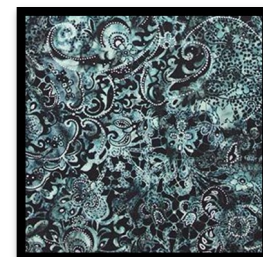

## Complete program fabric key

**BACKGROUND 1**

**BACKGROUND 2**

**BACKGROUND 3**

**BACKGROUND 4**

**YELLOW GOLD**

**RUST ORANGE**

**DARK RED**

**LIGHT GREEN**

**BRIGHT TEAL**

**DARK TEAL**

**ROYAL BLUE**

**MEDIUM PURPLE**

**RED VIOLET**

**INNER BORDER**

**OUTER BORDE  
& BINDING**