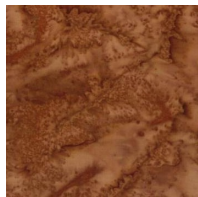

Into The Woods

Month #2

Block 2 Rocky Raccoon

Cream Bark
for tree
12 x 12

Dk Green for
leaves
5 x 5

Gray for ears
& mouth
3 x 3

Med Green for
apple leaf
2 x 2

Med. Green
for leaves
5 x 5

Lt. Green for
snail body
2 x 2

Dk. Brown for
apple stem
2 x 2

Lt. Brown for
raccoon
5 x 5

Lt. Green for
frog head
2 x 2

Pink for
mouth
2 x 2

Batik Med
Brown for
raccoon
7 x 7

Med Green for
leaves
4 x 4

Purplish
Green for
snail shell
2 x 2