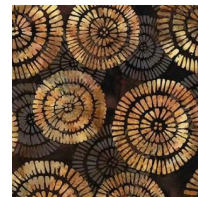

Into The Woods

Month #2

Block 2 Rocky Raccoon

Cream Bark
for tree
12 x 12

Dk Green for
leaves
5 x 5

Gray for ears
& mouth
3 x 3

Med Green for
apple leaf
2 x 2

Med. Green
for leaves
5 x 5

Lt. Green for
snail body
2 x 2

Dk. Brown for
apple stem
2 x 2

Lt. Brown for
raccoon
5 x 5

Lt. Green for
frog head
2 x 2

Pink for
mouth
2 x 2

Batik Med
Brown for
raccoon
7 x 7

Med Green for
leaves
4 x 4

Purplish
Green for
snail shell
2 x 2

Batik Block Lt.
for raccoon
7 x 7

Lt. Tan for
raccoon
4 x 4

Red for apple
2 x 2